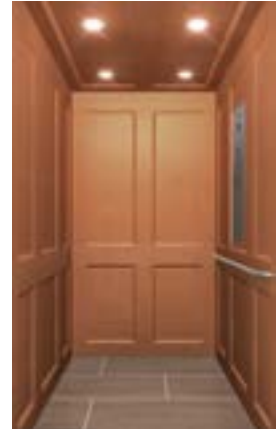

* Not available with sliding car doors

MDF Walls - Design It Yourself (Optional)

Recessed / Raised Wood (Upgrade)

Maple Raised Panel

Cherry Recessed Panel

Add Clear Coat Finish

Aluminum Frame with Glass Panel (Upgrade)

Frame

Glass Panel with White Aluminum Frame

White Melamine Walls

2 Choose Your Cab Ceiling Finishes

Melamine (Standard)

Standard White Melamine Ceiling

Optional Wood Veneer Ceiling to Match Cab Walls

MDF Ceiling (Optional)